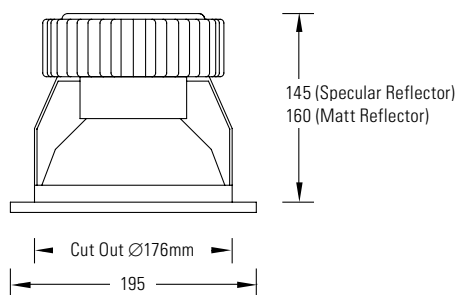

SPECIFICATION

- Body:** Die cast aluminium twist and lock bezel with specular or matt aluminium reflectors.
- Reflectors:** Specular faceted (LOR = 90%) or matt (LOR = 87%) anodised aluminium.
- Drivers:** Option of fixed output or DALI / Touch and Dim.
Add Suffix **'D'** to specify DALI driver. e.g. LDLW/20**D**/4K/M
- Emergency:** 3 hour maintained emergency conversions can be specified by adding **'E'** into catalogue number. e.g. LDLW/20**E**/4K/M
1100 lumen ballast lumen factor = 34%
2000 lumen ballast lumen factor = 17%
3000 lumen ballast lumen factor = 9%
- Attachments:** Chrome Bezel: Replace **'W'** in catalogue number with **'C'**
Brushed Aluminium Bezel: Replace **'W'** in catalogue number with **'A'**
Halo Ring: Add Suffix **'HR'**
Etched Glass Disc with Mini Reflector: Add Suffix **'EG'**
Vertical Glass Ring: Add Suffix **'VR'**
Blue Vertical Glass Ring: Add Suffix **'VRB'**
IP65 Bezel with Clear Lens: Add Suffix **'SG'**
IP54 Fully Etched Glass: Add Suffix **'SFG'**
- Special Applications:** Available to special order:
• DALI Wall mounted controllers
• Colour Changing (Philips Lexel)