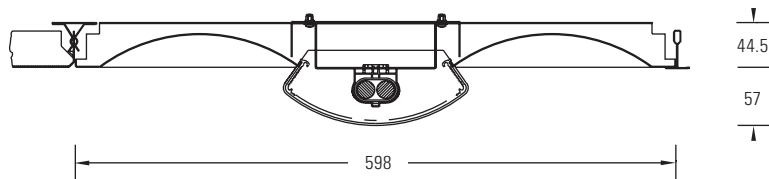

The Entertainer, Liverpool

- A unique 600x600mm luminaire with an enclosed extruded polycarbonate TP(a) reeded diffuser providing direct/indirect illumination. The Loray is completely recessed while the Hiray is semi recessed providing more light onto the ceiling.
- Excellent for retail applications where the wide distribution of these luminaires increases vertical illumination.
- Also for use in schools, hospitals and general areas. The diffuser is enclosed and reduces the ingress of dust and flies normally associated with the perforated basket style luminaires of this nature.
- Available with integral emergency options.

HIRAY TC-L  TL5 

LORAY TC-L  TL5 

Hiray

Lampway	Nom Dims (mm)	Catalogue No.	Weight (kg)	Emergency Catalogue No.	Weight (kg)
1x40W TC-L	600x600	HIR/HF/1C40	5.45	HIR/HF/1C40ER1	6.5
1x55W TC-L	600x600	HIR/HF/1C55	5.45	HIR/HF/1C55ER1	6.5
2x40W TC-L	600x600	HIR/HF/2C40	5.45	HIR/HF/2C40ER1	6.5
2x55W TC-L	600x600	HIR/HF/2C55	5.45	HIR/HF/2C55ER1	6.5
3x14W TL5	600x600	HIR/HF/314	5.45	HIR/HF/314ER1	6.5
2x24W TL5	600x600	HIR/HF/224	5.45	HIR/HF/224ER1	6.5
3x24W TL5	600x600	HIR/HF/324	5.45	HIR/HF/324ER1	6.5