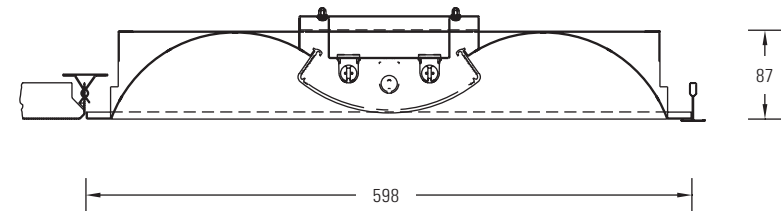

The Entertainer, Liverpool

- A unique 600x600mm luminaire with an enclosed extruded polycarbonate TP(a) reeded diffuser providing direct/indirect illumination. The Loray is completely recessed while the Hiray is semi recessed providing more light onto the ceiling.
- Excellent for retail applications where the wide distribution of these luminaires increases vertical illumination.
- Also for use in schools, hospitals and general areas. The diffuser is enclosed and reduces the ingress of dust and flies normally associated with the perforated basket style luminaires of this nature.
- Available with integral emergency options.

HIRAY TC-L  TL5 

LORAY TC-L  TL5 

Hiray

Lampway	Nom Dims (mm)	Catalogue No.	Weight (kg)	Emergency Catalogue No.	Weight (kg)
1x40W TC-L	600x600	HIR/HF/1C40	5.45	HIR/HF/1C40ER1	6.5
1x55W TC-L	600x600	HIR/HF/1C55	5.45	HIR/HF/1C55ER1	6.5
2x40W TC-L	600x600	HIR/HF/2C40	5.45	HIR/HF/2C40ER1	6.5
2x55W TC-L	600x600	HIR/HF/2C55	5.45	HIR/HF/2C55ER1	6.5
3x14W TL5	600x600	HIR/HF/314	5.45	HIR/HF/314ER1	6.5
2x24W TL5	600x600	HIR/HF/224	5.45	HIR/HF/224ER1	6.5
3x24W TL5	600x600	HIR/HF/324	5.45	HIR/HF/324ER1	6.5